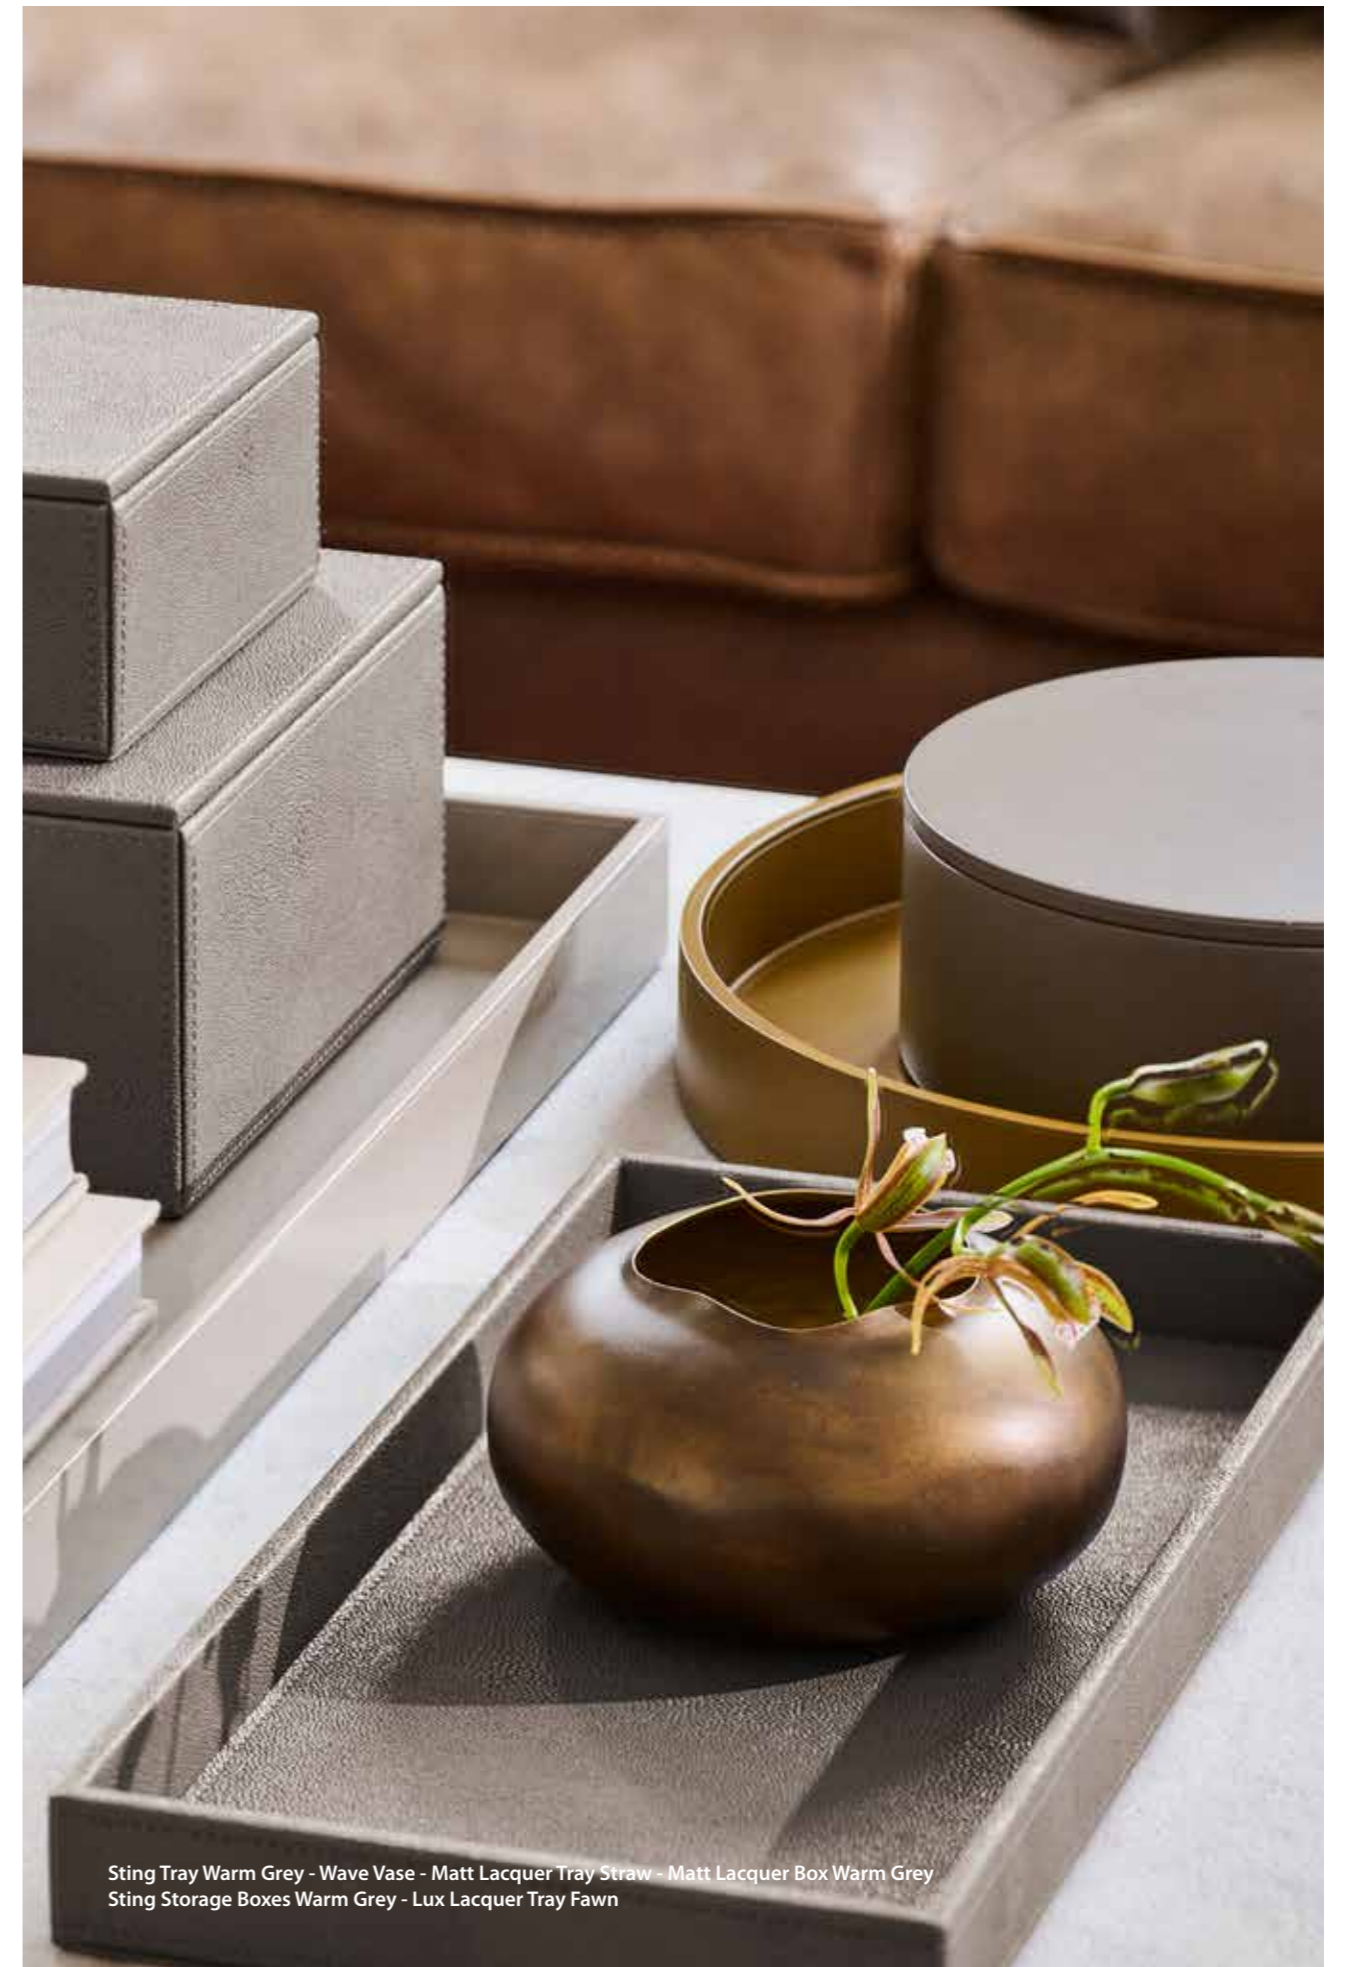

Sting Tray Warm Grey - Wave Vase - Matt Lacquer Tray Straw - Matt Lacquer Box Warm Grey
Sting Storage Boxes Warm Grey - Lux Lacquer Tray Fawn